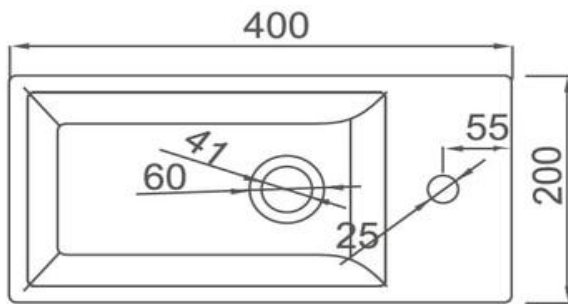

## SPECIFICATIONS

**LEFT OR RIGHT HAND TAPHOLE AVAILABLE**

**MATERIAL:** Vitreous China

**CAPACITY:** 2.5L

**MEASUREMENTS:** 400 x 200 x 105mm 5.7KG

**WASTE:** Use 32mm without Overflow Waste (Not Supplied)