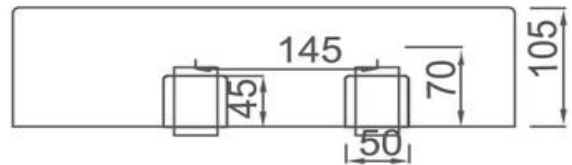

## SPECIFICATIONS

**LEFT OR RIGHT HAND TAPHOLE AVAILABLE**

**MATERIAL:** Vitreous China

**CAPACITY:** 2.5L

**MEASUREMENTS:** 400 x 200 x 105mm 5.7KG

**WASTE:** Use 32mm without Overflow Waste (Not Supplied)